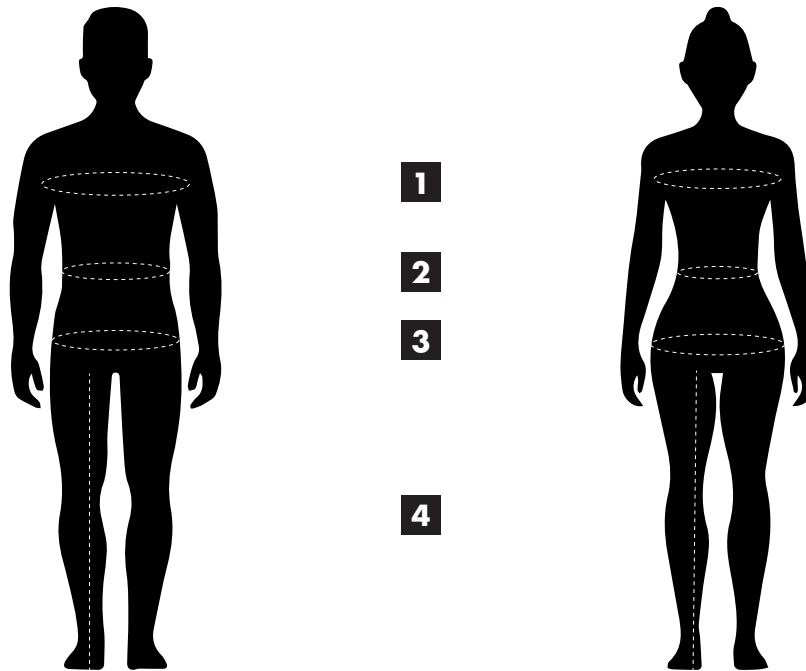

BLASER BODY MEASUREMENT CHART

Blaser

MEN

Size	46	48	50	52	54	56	58	60		
EU/US	S	M		L	XL		2XL		3XL	
1 Chest circumference	93	97	101	105	109	113	117	121	125	129
2 Waist circumference	85	89	93	97	101	105	109	113	117	121
3 Hip circumference	93	97	101	105	109	113	117	121	125	129
4 Inseam length	80	81	81	82	82	83	83	84		

WOMEN

Size	34	36	38	40	42	44	46
EU/US	XS	S	M	L	XL	XXL	XXXL
1 Chest circumference	82	86	90	94	98	102	106
2 Waist circumference	65	69	73	77	81	85	89
3 Hip circumference	91	95	99	103	107	111	115
4 Inseam length	78	78	79	79	80	80	80

BLASER OUTFITS SIZE CHART

Blaser

MEN

Regular sizes Germany	46	48	50	52	54	56	58	60	62
Regular sizes USA	38	40	42	44	46	48	50	52	54
Regular sizes Russia	46	48	50	52	54	56	58	60	62

WOMEN

Regular sizes Germany	34	36	38	40	42	44	46
Regular sizes USA	0	4	8	10	12	14	16
Regular sizes Russia	42	44	46	48	50	54	56
Regular sizes France	36	38	40	42	44	46	-
Regular sizes Spain	34	38	38/40	42	44	46	-
Regular sizes Italy	38	40	42	44	46	48	-

GLOVES

Europe	7-7,5	8-8,5	9-9,5	10	11
International	S	M	L	XL	XXL

CAPS

Europe	54-57	58-59	60-61	62-63
International	S	M	X	XL